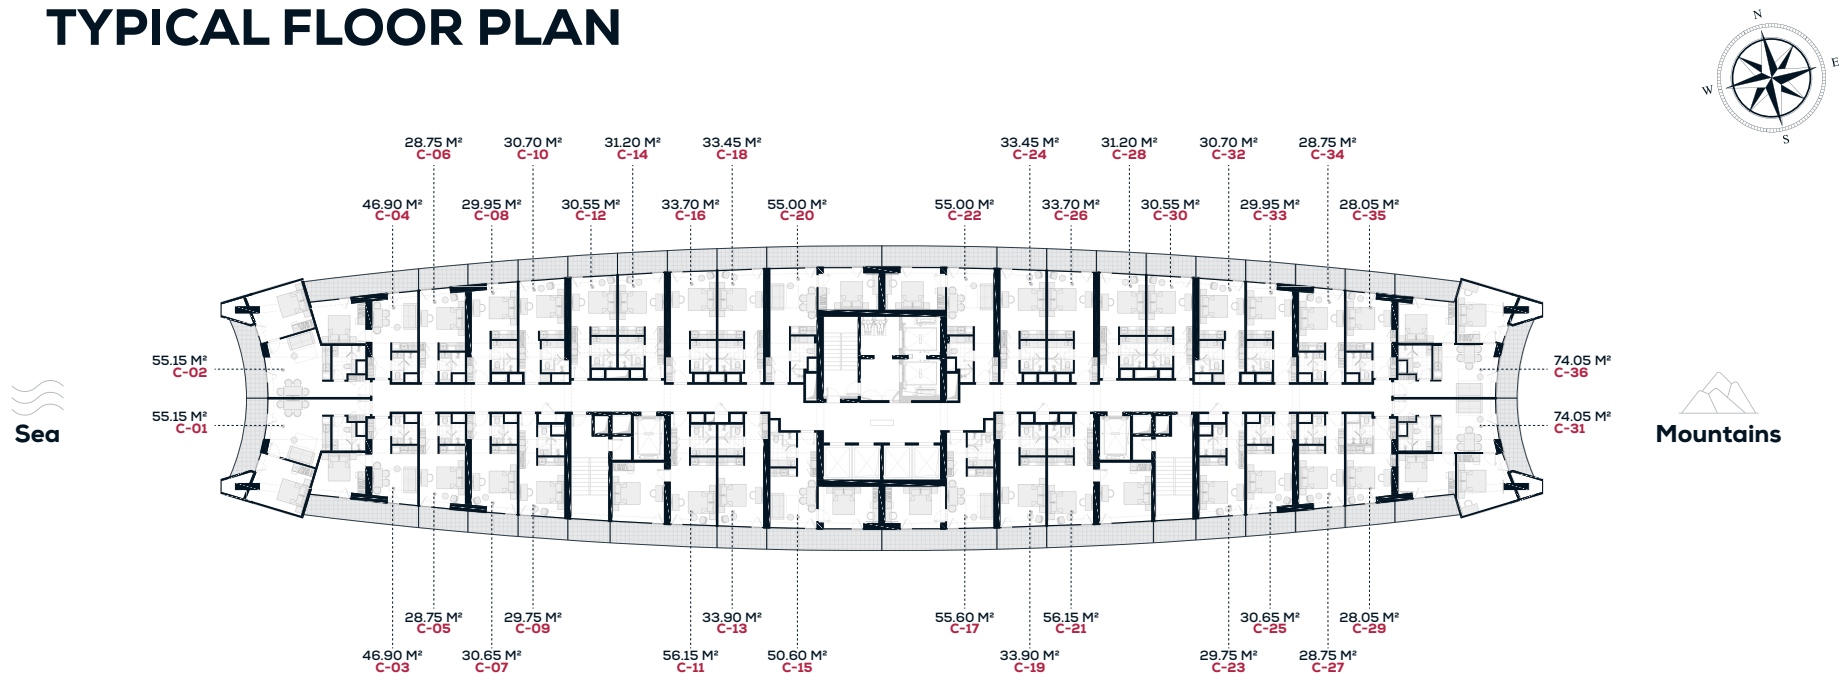

TYPICAL FLOOR PLAN

Floors: **12-24**

Total sq.m: **1414.40**

Total apartment quantity: **36**

Min sq.m: **28.75**

Max sq.m: **55.15**

22 studio

14 one bedrooms

TYPICAL FLOOR PLAN

Floors: **2-11**

Total sq.m: **1414.40**

Total apartment quantity: **36**

Min sq.m: **28.75**

Max sq.m: **74.05**

24 studio

10 one bedrooms

2 two bedrooms