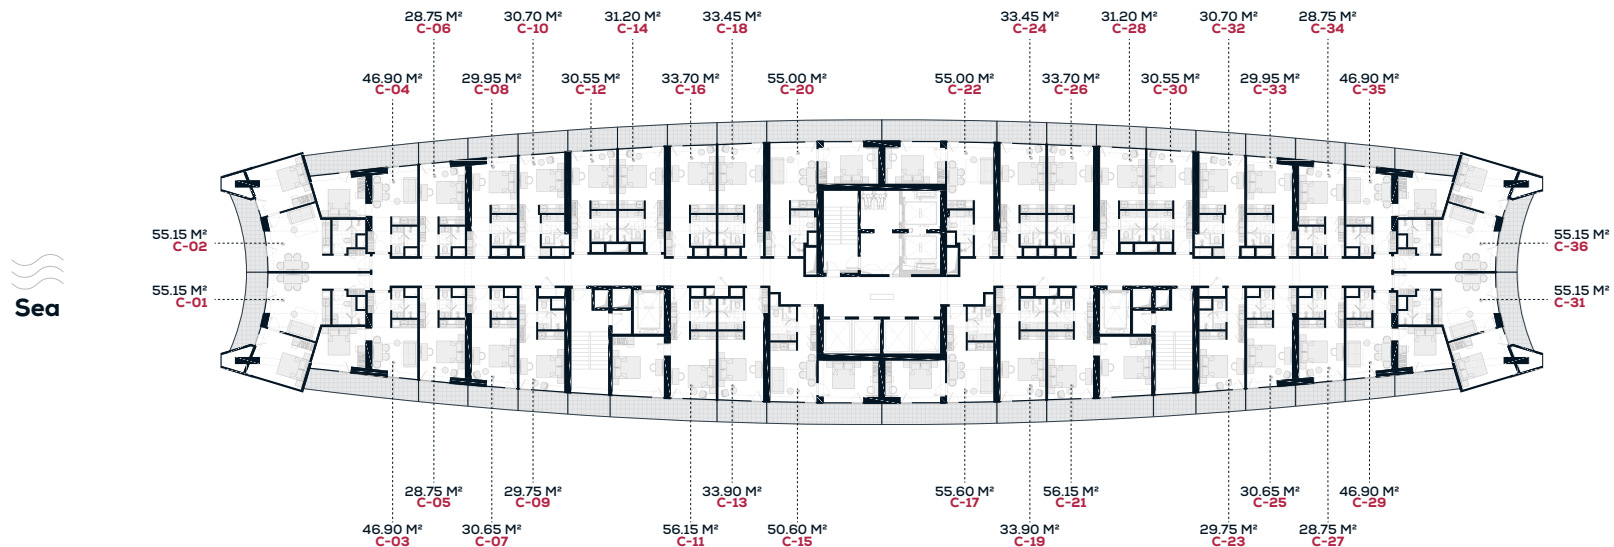

TYPICAL FLOOR PLAN

Floors: **12-24**

Total sq.m: **1414.40**

Total apartment quantity: **36**

Min sq.m: **28.75**

Max sq.m: **55.15**

22 studio

14 one bedrooms

TYPICAL FLOOR PLAN

Floors: **2-11**

Total sq.m: **1414.40**

Total apartment quantity: **36**

Min sq.m: **28.75**

Max sq.m: **74.05**

24 studio

10 one bedrooms